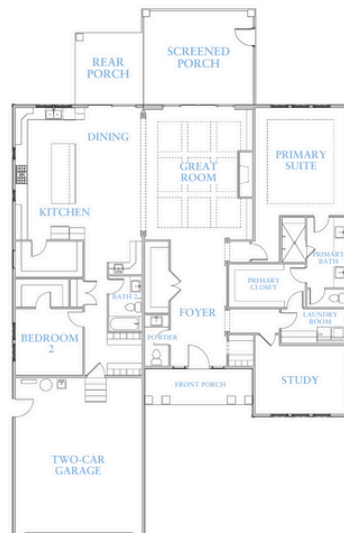

BLUECREST
HOMES

MERIDIAN

BASE PLAN STARTING AT:

3 BED | 2 FULL BATH | 2,512 SQ. FT.

Overall Home Dimensions: 56' Wide x 68'-2" Deep (including porches, & deck stairs)

Plan Features

- Single-Story Home
- 2-Car Garage
- Rear Screened Porch
- Rear Patio
- Front Covered Porch
- Dedicated Study
- Open Main Living Area Layout

PRICE:
\$937,156

Price reflects the maximum heated square footage for the plan and includes the cost of any room addition options shown

Learn More
about this plan
here:

Square footage, options, and plan configurations may vary per project and are subject to change. Renderings and floorplans are artist's concepts and are subject to change.